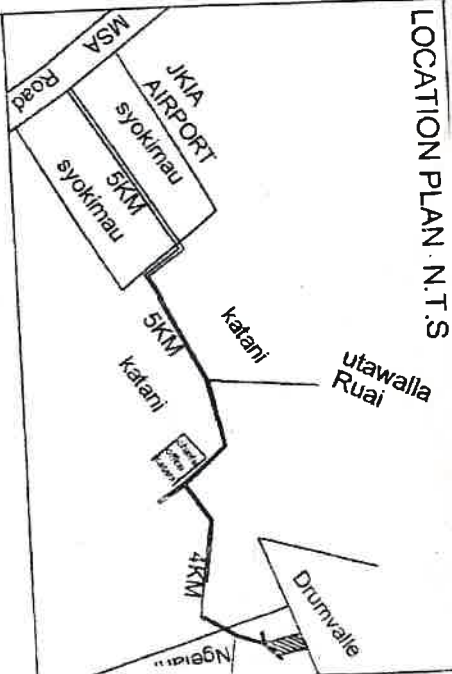

NGELANI

MP 10.4 J

130

8914/50

8914/209

131
0.8180Ha

8914/207

8914/85

LOCATION PLAN N.T.S

PROPOSED SUBDIVISION OF
8914/208 MAVOKO SUB-COUNTY

OWNER
KIMISITU
P.O BOX
NAIROBI

PLANNERS

NOTES

- 1. Plot dimensions are approximate and subject to ground survey
- 1. Plot sizes are 50x100